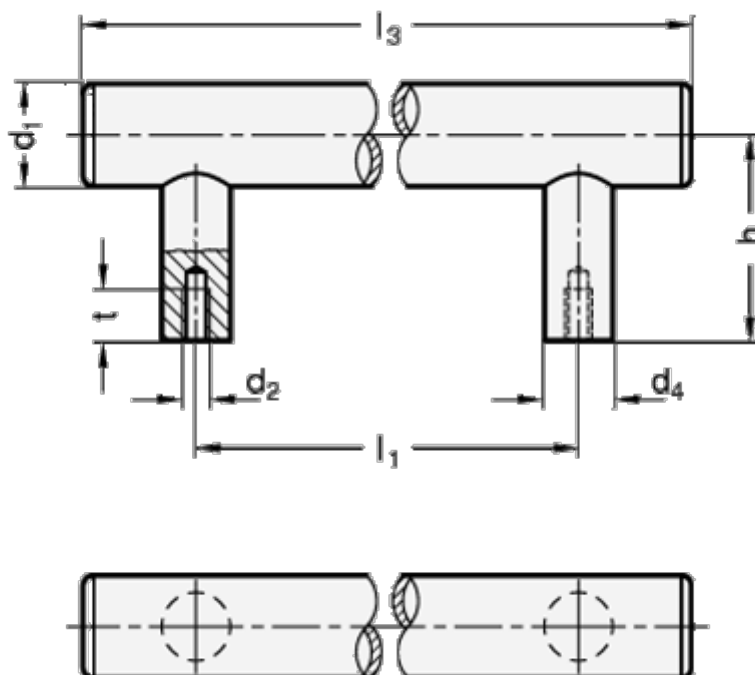

Data Sheet

Article number: 20666530M6250K

Description: E+G St. steel tubular handle GN 666.5-30-M6-250-K
K - with plastic cover cap, mountet from the back

Measures

d1	= 30
d2	= M6
d4	= 20
h	= 60
l1 +/-0.5	= 250
l3	= 315
l4	= 15
t min	= 15